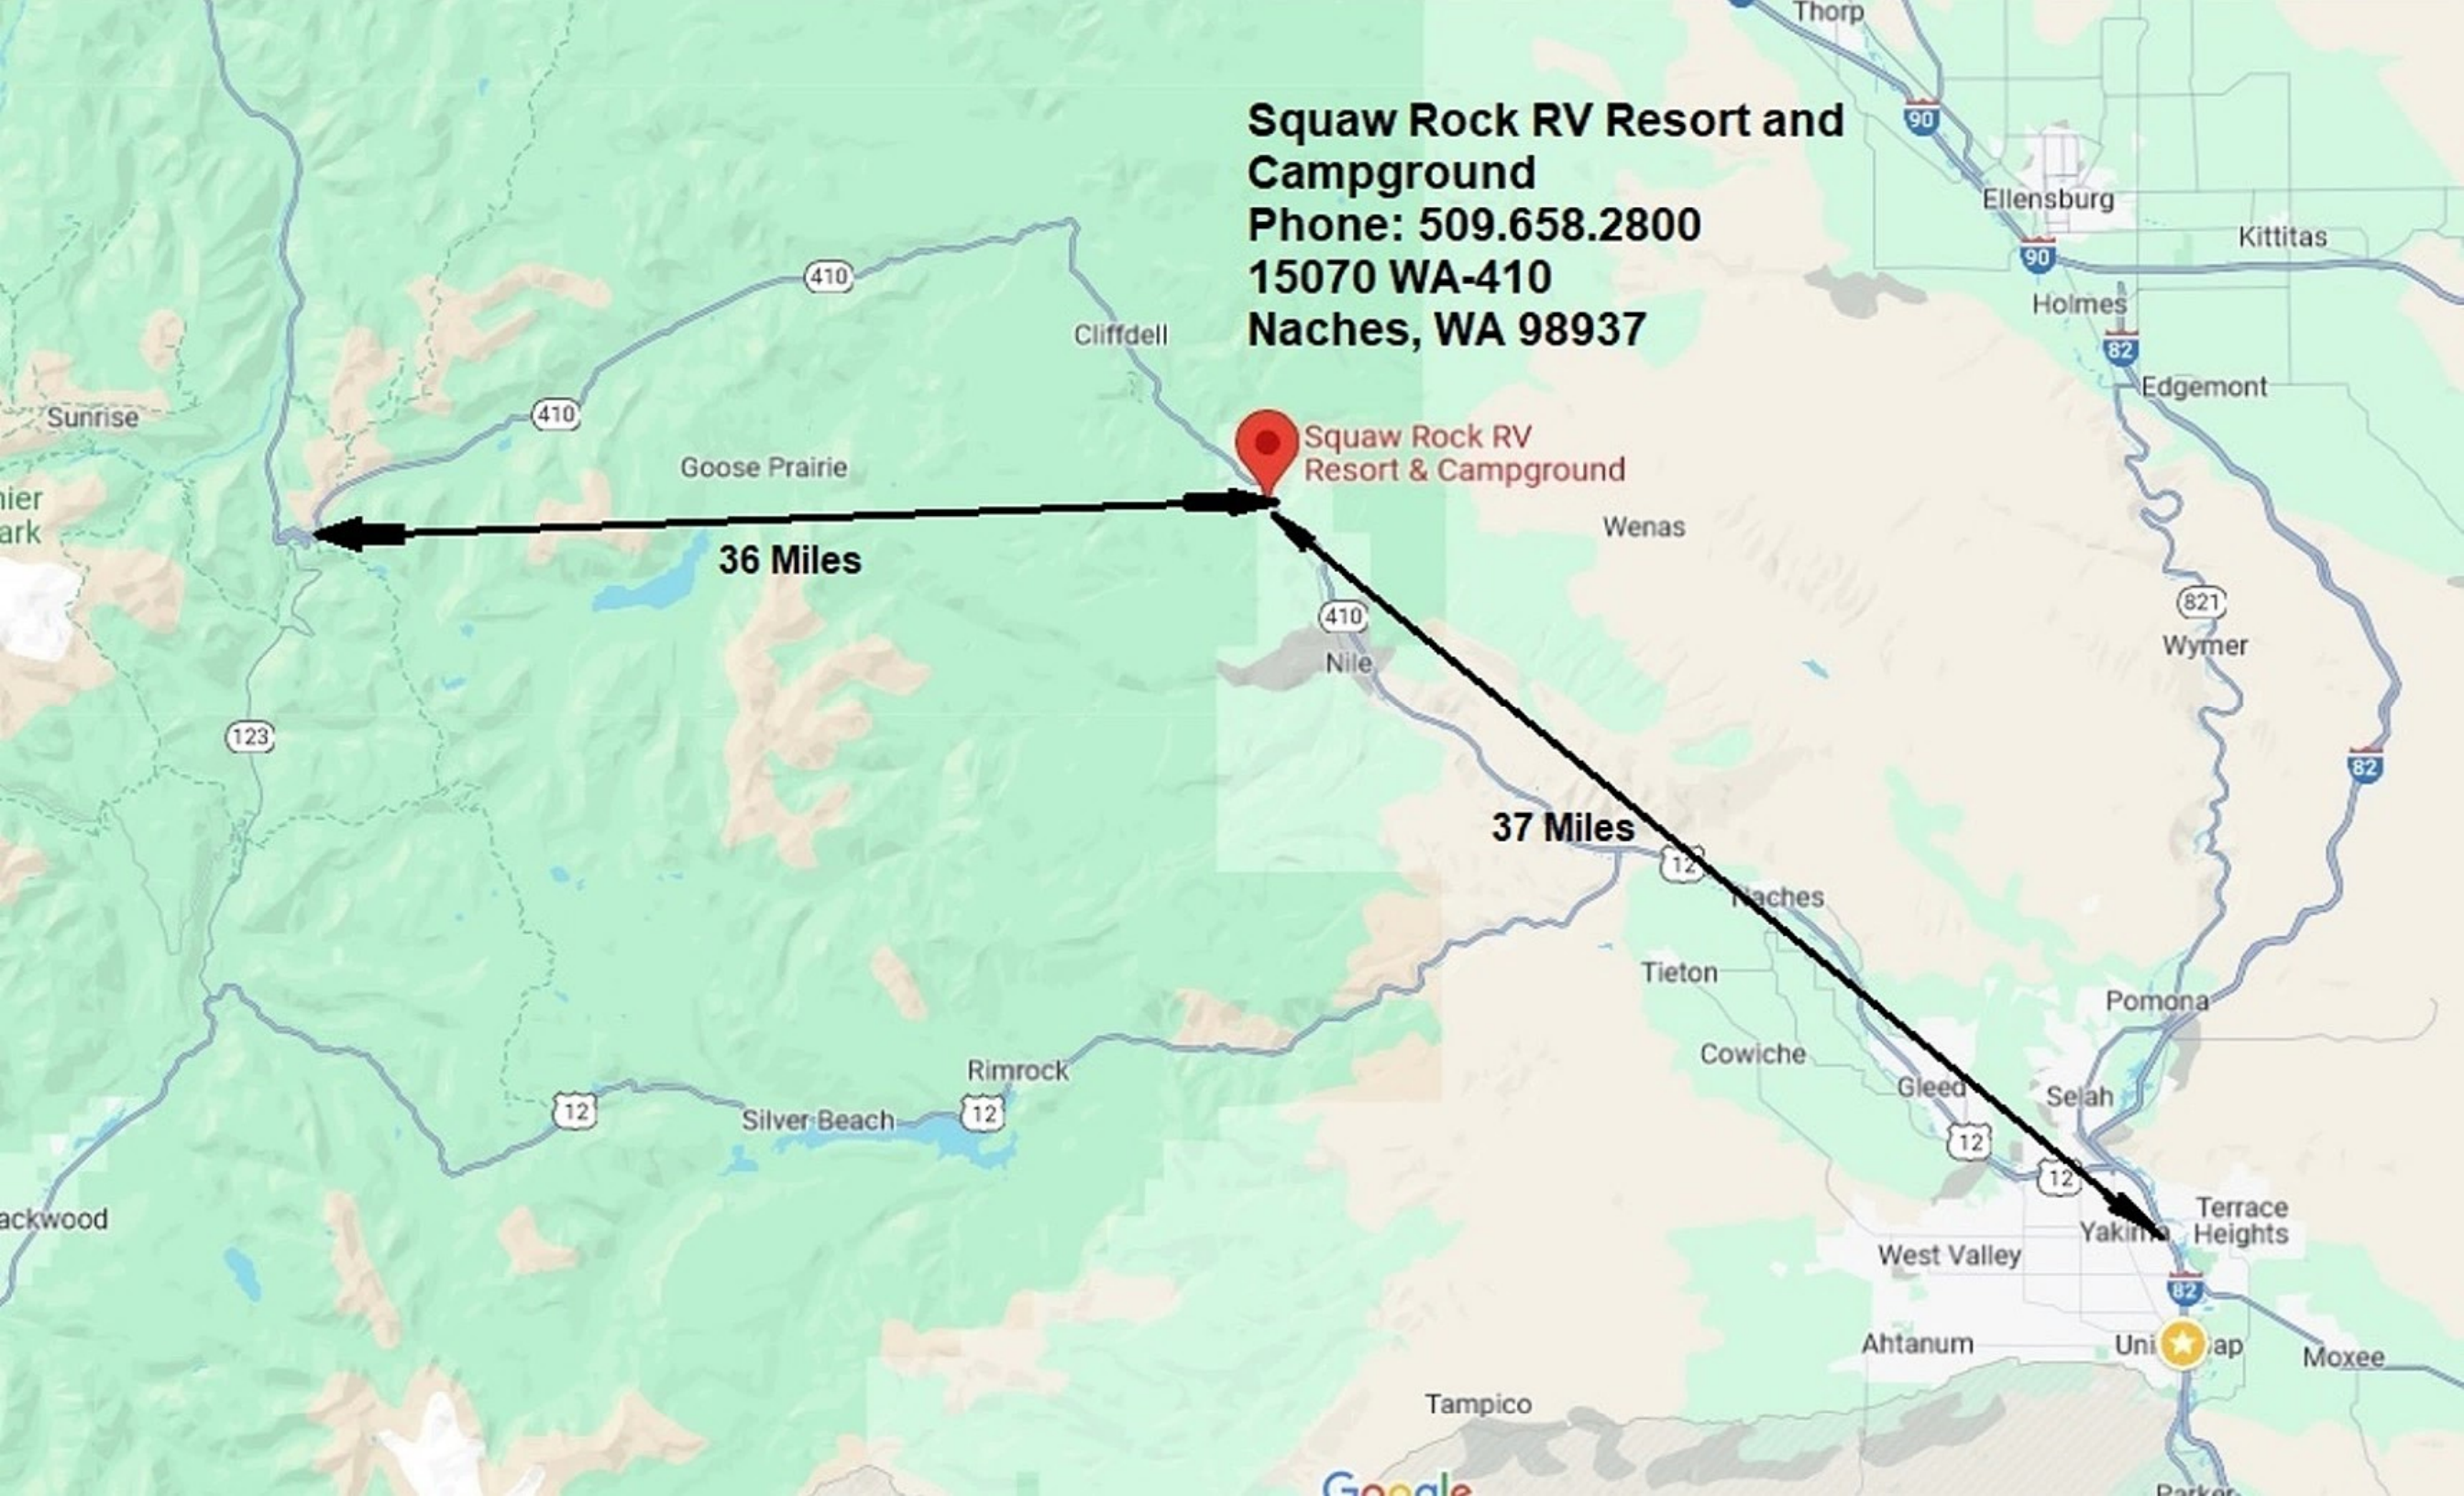

**Squaw Rock RV Resort and  
Campground**  
Phone: 509.658.2800  
15070 WA-410  
Naches, WA 98937

36 Miles

37 Miles